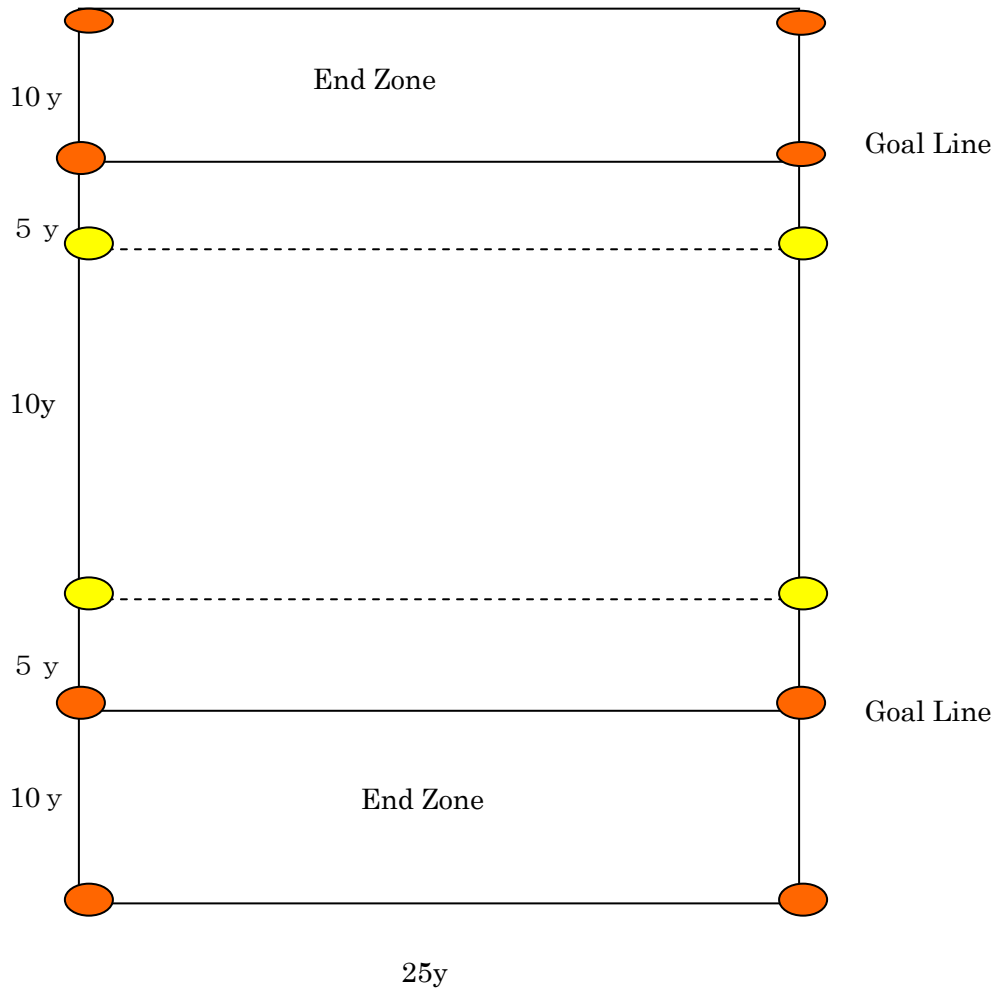

Flag Football

1) field

- $25y \times 40y$

2) rake

- We start 1st play from goal line and can get a score into 4th play.
- 5 vs. 5
- Offensive play is only a forward pass play of QB.
- QB can throw the ball into 7secnd.
- A play starts since a center-player makes a snap.
- After getting a score or not getting a score into 4th play, offense and defense are replaced
- A defensive team can get an intercept TD.
- Game clock is 10 min. half. A halftime is 5 minutes.